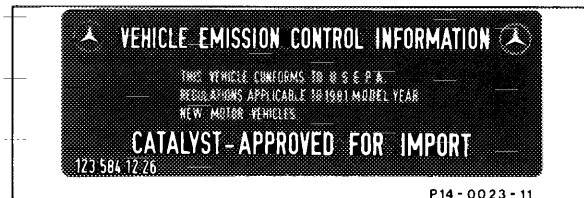

14-001 Identification features

Information plate for the emission control system on the cross member in front of the radiator.

This plate shows the engine identification data and the most important engine adjusting data.

The engine identification data are coded in a 10-digit code.

Example: H MB 5,6 V 6 F A 13

Tourist version

Vehicles in tourist version are equipped by the manufacturer **with** catalytic converters as of approx. 05 88.

Vehicles **without** catalytic converters are also available upon request.

Color code of information plate:
red background, silver writing.

When imported into the US the catalytic converters must be installed.