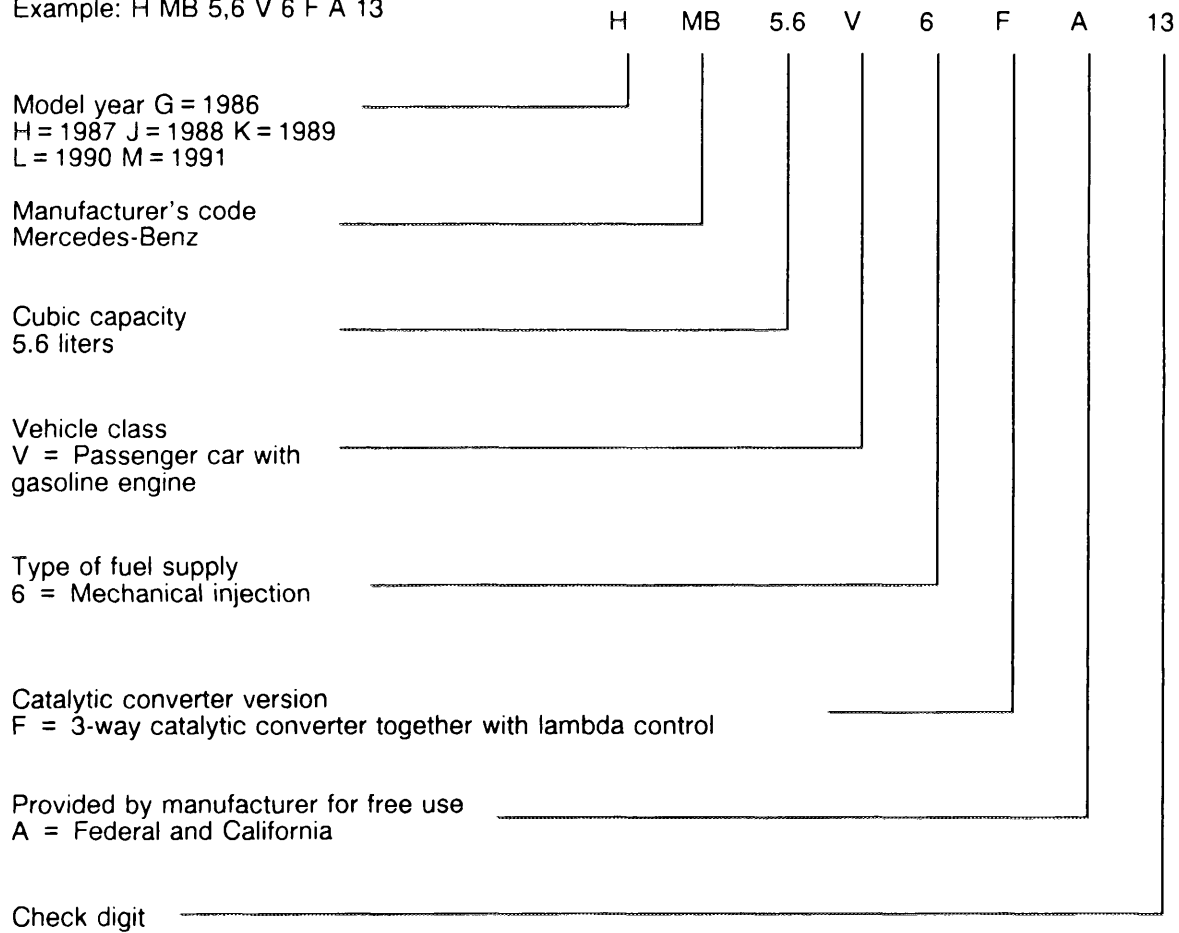

14-001 Identification features

Information plate for the emission control system on the cross member in front of the radiator.

This plate shows the engine identification data and the most important engine adjusting data.

The engine identification data are coded in a 10-digit code.

Example: H MB 5,6 V 6 F A 13

Tourist version

Vehicles in tourist version are equipped by the manufacturer **with** catalytic converters as of approx. 05 88.

Vehicles **without** catalytic converters are also available upon request.

Color code of information plate:
red background, silver writing.

When imported into the US the catalytic converters must be installed.