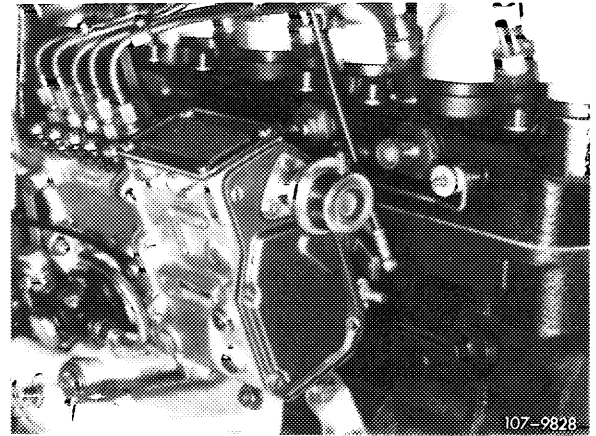

Engine Number (arrows)